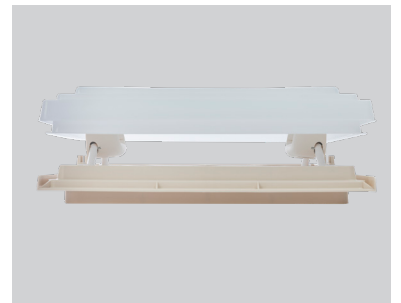

Technical Specifications:

Cut-out dimensions: 400 x 400 mm

Roof thickness: 24mm-56mm & 42-70mm

Dome size: 470 x 470 mm

Corner radius: 28 mm

Permanent ventilation: 150 cm²

Height above roof: 91 mm

Frame dimensions: 470 x 470 x 14 mm