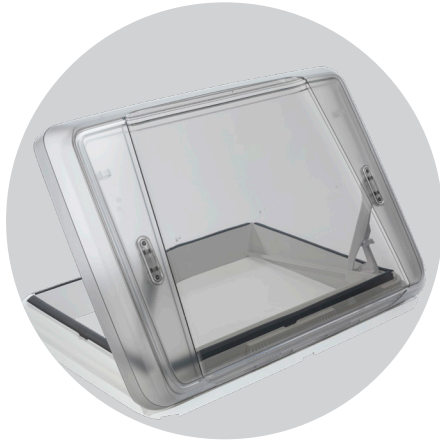

VisionStar L LED

Technical Specifications:

Cut-out dimensions: 700 x 500 mm

Dome size: 815 x 707 mm

Corner radius: 23 mm

Permanent ventilation: up to 150 cm²

Height above roof: 105 mm

Frame dimensions: 872 x 650 x 37 mm

Roof Thickness	Frame Color	Permanent Ventilation	Weight
up - to	cream white | signal white		appx.
25-60 mm	7503PLW | 7503PLSW	0 cm²	8485 g
25-60 mm	7503PLW75 | 7503PLSW75	75 cm²	8395 g
25-60 mm	7503PLW150 | 7503PLSW150	150 cm²	8270 g

VisionStar M LED

Technical Specifications:

Cut-out dimensions: 400 x 400 mm

Dome size: 490 x 470 mm

Corner radius: 28 mm

Permanent ventilation: bis zu 150 cm²

Height above roof: 80 mm

Frame dimensions: 565 x 570 x 35 mm

Roof Thickness	Frame Color	Permanent Ventilation	Weight
up - to	cream white | signal white		appx.
25-60 mm	4903PLW | 4903PLSW	0 cm²	3960 g
25-60 mm	4903PLW75 | 4903PLSW75	75 cm²	3925 g
25-60 mm	4903PLW150 | 4903PLSW150	150 cm²	3880 g
55-90 mm	4913PLW | 4913PLSW	0 cm²	4404 g
55-90 mm	4913PLW75 | 4913PLSW75	75 cm²	4362 g
55-90mm	4913PLW150 | 4913PLSW150	150 cm²	4320 g