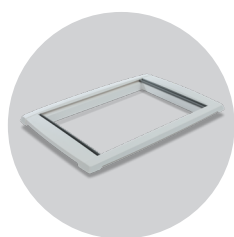

Inner frame with plisse

The MPK rooflights with matching inner frames offer you even more comfort when camping. Fly nets let in light and air and keep mosquitoes and spiders out. A pleated blackout blind ensures undisturbed sleep without impairing the exchange of air. With illuminated inner frames on your rooflight, you have a practical central light source: energy-saving dimmable LEDs provide warm lighting in the desired brightness.

Item/ Product version	Frame dimensions	Frame Color		Weight appx.
		cream white	signal white	
Model 27	365 x 340 x 32 mm	2750.22PW-K | 2750.22PSW-K		500 g
Model 49P	565 x 530 x 35 mm	4750.22PW-K | 4750.22PSW-K		970 g
Model 75P	872 x 610 x 37 mm	7550.22PW-K | 7550.22PSW-K		1400 g