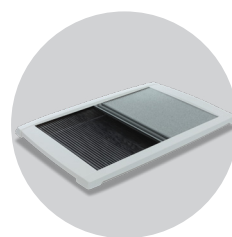

Inner frame with plisse

The MPK rooflights with matching inner frames offer you even more comfort when camping. Fly nets let in light and air and keep mosquitoes and spiders out. A pleated blackout blind ensures undisturbed sleep without impairing the exchange of air. With illuminated inner frames on your rooflight, you have a practical central light source: energy-saving dimmable LEDs provide warm lighting in the desired brightness.

Item/ Product version	Frame dimensions	Frame Color		Weight appx.
		cream white	signal white	
Model 27	365 x 340 x 32 mm	2750.22PW-K | 2750.22PSW-K		500 g
Model 49P	565 x 530 x 35 mm	4750.22PW-K | 4750.22PSW-K		970 g
Model 75P	872 x 610 x 37 mm	7550.22PW-K | 7550.22PSW-K		1400 g