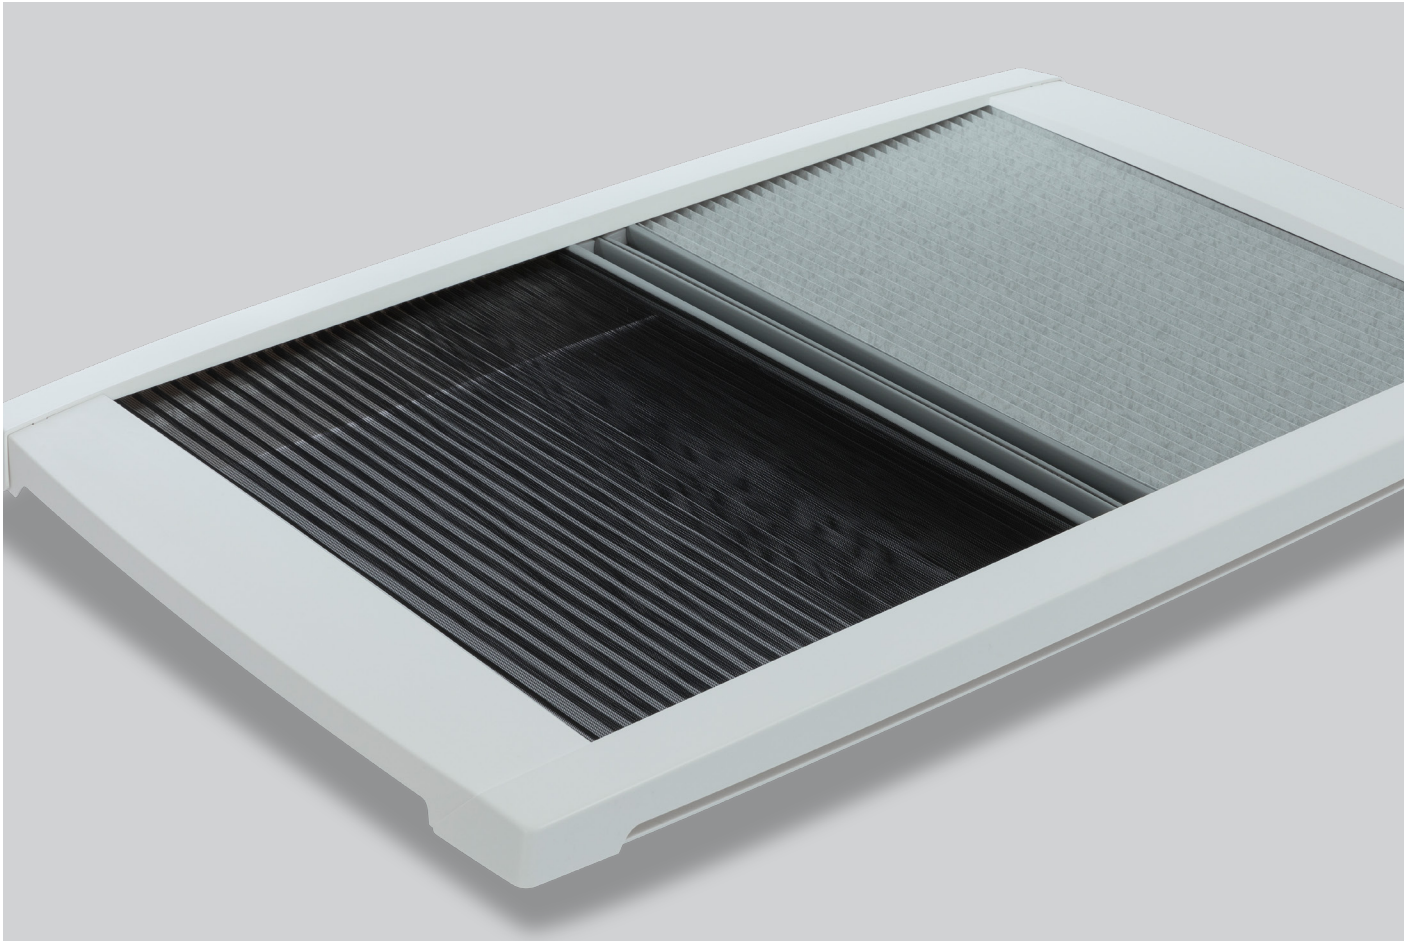

with LED

Item/ Product version	Frame dimensions	Frame Color		Weight appx.
		cream white	signal white	
Model 49P	565 x 570 x 35 mm	4750.22PLW-K 4750.22PLSW-K		1170 g
Model 75P	872 x 650 x 37 mm	7550.22PLW-K 7550.22PLSW-K		1660 g

Available colors:

signal white

cream white

Adaptor frame

Vans such as the Fiat Ducato, Citroën Jumper or Peugeot Boxer are becoming increasingly popular for conversion into camper vans. With our adaptor frames for rooflights, you can also enjoy the advantages of MPK rooflights in your camper van. In sizes for the cut-out dimensions 700 x 500 mm, 400 x 400 mm and 280 x 280 mm, the adaptor frames ensure the secure attachment of our corresponding rooflight models.