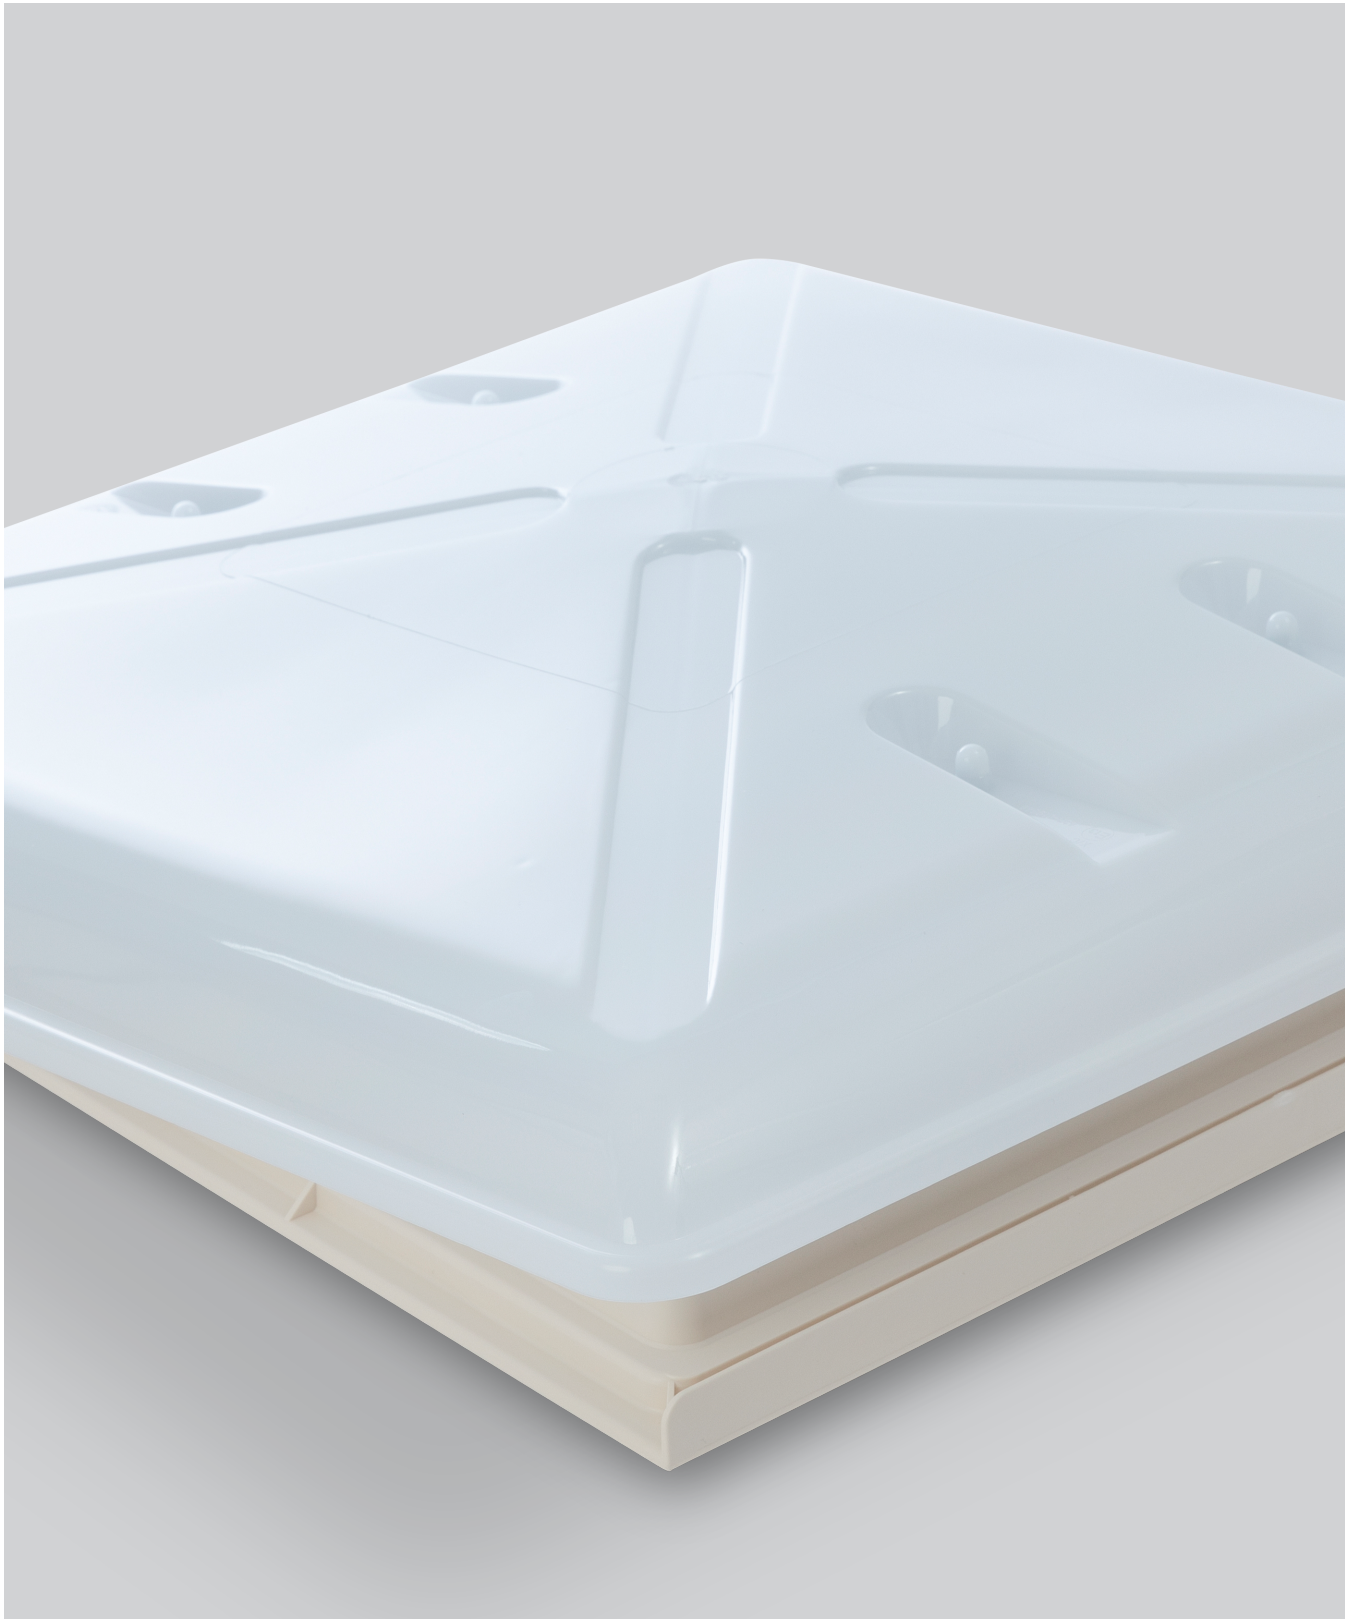

Model 4600

Features:

- Domes made of polypropylene frosted glass with a large overhang
- Equipped with snow and splash guard edge
- Telescopic props, four-way tiltable, with locking mechanism
- Mesh frame available with or without blackout roller blind or pleated frame
- Optional double roller blind combination frame

Roof Thickness	Frame Color	Roller blind	Weight
up - to	cream white beige grey		appx.
24-46 mm	4600VNRW 4600VNRB 4600VNRG	with	2715 g
46-70 mm	4610VNRW 4610VNRB 4610VNRG	with	1800 g
24-46 mm	4600VNW 4600VNB 4600VNG	without	1750 g
46-70 mm	4610VNW 4610VNB 4610VNG	without	1830 g

Available colors:

MPK - Classic

400 x 400 mm

frosted glass

MPK Model 46

Features:

- Domes made of polypropylene frosted glass with a large overhang
- Snow and splash guard edge
- Telescopic props, four-way tiltable, with locking mechanism
- Mesh frame available with or without blackout roller blind or pleated frame
- Optional double roller blind combination frame