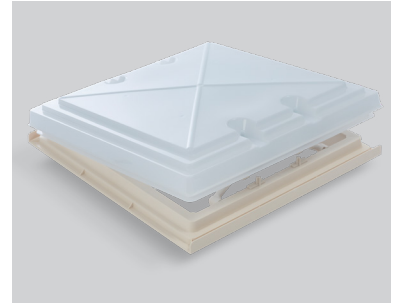

Available colors:

beige

MPK - Classic 400 x 400 mm

frosted glass

Our compact and space-saving rooflight Model 42 provides fresh air ventilation in your motorhome and, thanks to its polypropylene frosted glass, allows gentle daylight to fill the interior. A folding mesh frame and the optional blackout roller blind ensure protection against insects and sunlight.

Model 42

Features:

- Compact, space-saving frosted glass dome made of polypropylene
- Telescopic props, four-way tiltable, with locking mechanism
- Mesh frame available with or without blackout roller blind