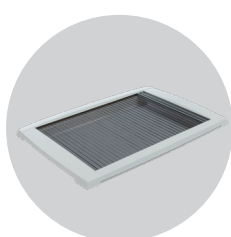

Inner frame with plisse

The MPK rooflights with matching inner frames offer you even more comfort when camping. Fly nets let in light and air and keep mosquitoes and spiders out. A pleated blackout blind ensures undisturbed sleep without impairing the exchange of air. With illuminated inner frames on your rooflight, you have a practical central light source: energy-saving dimmable LEDs provide warm lighting in the desired brightness.

Item/ Product version	Frame dimensions	Frame Color		Weight appx.
		cream white	signal white	
Model 27	365 x 340 x 32 mm	2750.22PW-K | 2750.22PSW-K		500 g
Model 49P	565 x 530 x 35 mm	4750.22PW-K | 4750.22PSW-K		970 g
Model 75P	872 x 610 x 37 mm	7550.22PW-K | 7550.22PSW-K		1400 g