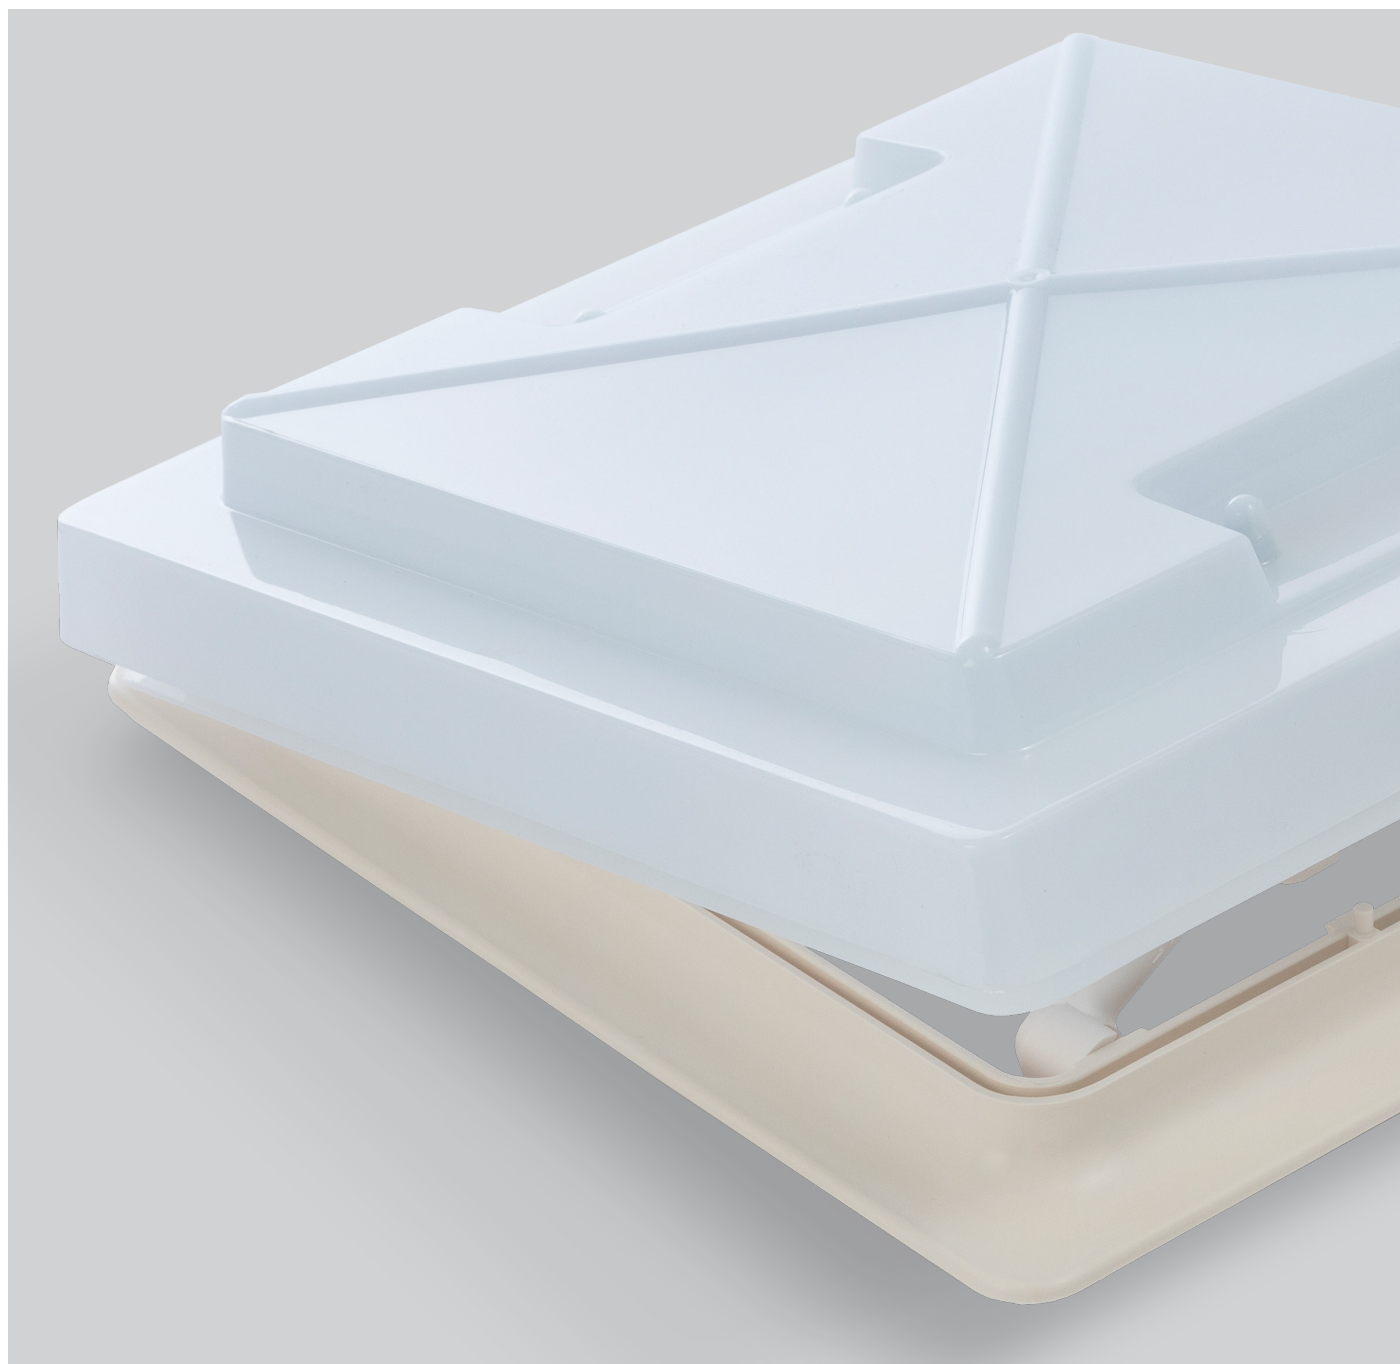

Roof Thickness	Frame Color	Roller blind	Weight
up - to	white signal white grey beige		ca.
24-46 mm	2753VNRW 2753VNRSW 2753VNRG 2753VNRB	with	1800 g
46-72 mm	2763VNRW 2763VNRSW 2763VNRG 2763VNRB	with	1800 g
24-46 mm	2753VNW 2753VNSW 2753VNG 2753VNB	without	1750 g
46-72 mm	2753VNW 2753VNSW 2753VNG 2753VNB	without	1830 g

Available colors:

MPK - Classic 280 x 280 mm

frosted glass

The Model 29 is our smallest rooflight. It provides fresh air ventilation in your motorhome and, thanks to its polypropylene frosted glass, gently diffuses daylight into the interior. A folding mesh frame protects against insects while allowing light and air to enter the caravan, and the optional roller blind ensures darkening for a comfortable night's sleep.

Model 29

Features:

- Compact, space-saving frosted glass dome made from polypropylene
- Telescopic props, four-way tiltable, with locking mechanism
- Folding frame with mosquito net, optional roller blind
- Also available with a double pleated inner frame (optional)

Model 32

Features:

- Compact, space-saving frosted glass dome made of polypropylene
- Telescopic props, four-way tiltable, with locking mechanism
- Folding frame with mosquito net, optional roller blind