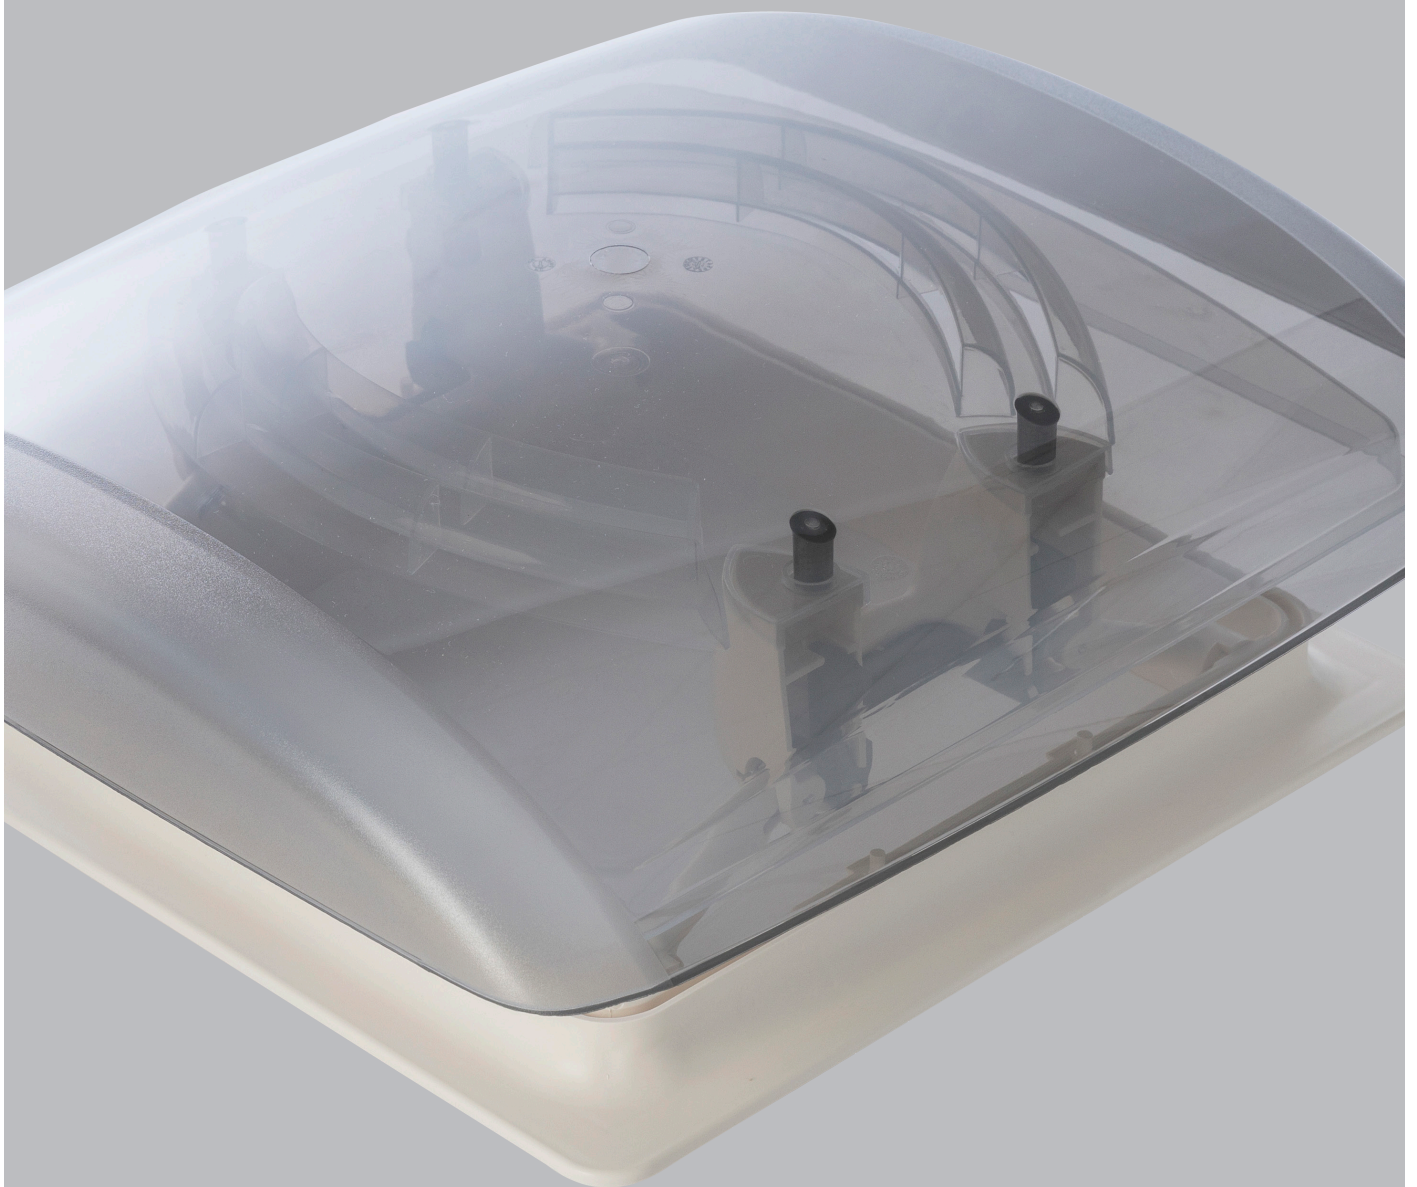

VisionStar L 700 x 500 mm

The large panoramic rooflight VisionStar L not only provides plenty of light and air in your motorhome or caravan but also offers a unique view. The MPK rooflights from our VisionStar series feature a low-profile design, are easy to operate, steplessly adjustable, particularly noise-reducing, and ultra-durable. The VisionStar L rooflight, measuring 70x50 cm for a 700 x 500 mm cutout, is also available with dimmable, energy-saving LEDs in the inner frame upon request.

Features:

- Tinted glass rooflight with telescopic props
- Four-way adjustable
- High UV protection due to tinted dome material
- Permanent ventilation between domes to reduce condensation
- Modern inner frame with double pleated blind

Available colors:

VisionVent S pro

VisionVent S eco

VisionVent S eco 280 x 280 mm

Features:

- Tinted glass rooflight with telescopic props
- Four-way adjustable
- High UV protection due to tinted dome material
- Permanent ventilation between domes to reduce condensation
- Folding frame with mosquito net, optional roller blind

Model 29

Features:

- Compact, space-saving frosted glass dome made from polypropylene
- Telescopic props, four-way tiltable, with locking mechanism
- Folding frame with mosquito net, optional roller blind
- Also available with a double pleated inner frame (optional)