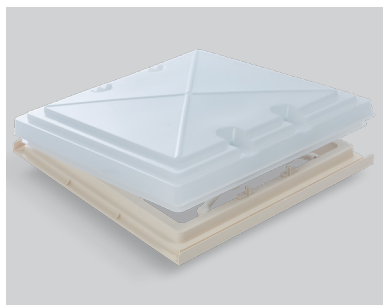

Model 42K

Features:

- Compact, space-saving frosted glass dome made of polypropylene
- Telescopic props, four-way tiltable, with locking mechanism
- Double roller blind combination frame