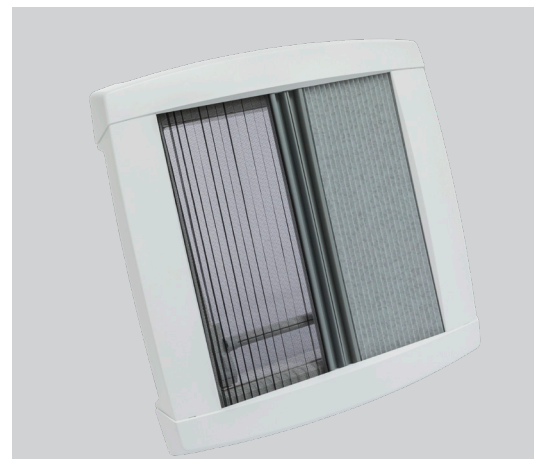

Roof Thickness	Frame Color	Permanent Ventilation	Weight
up - to	cream white | signal white		appx.
25-60 mm	4903PW | 4903PSW	0 cm²	3760 g
25-60 mm	4903PW75 | 4903PSW75	75 cm²	3725 g
25-60 mm	4903PW150 | 4903PSW150	150 cm²	3680 g
55-90 mm	4913PW | 4913PSW	0 cm²	4222 g
55-90 mm	4913PW75 | 4913PSW75	75 cm²	4182 g
55-90mm	4913PW150 | 4913PSW150	150 cm²	4139 g