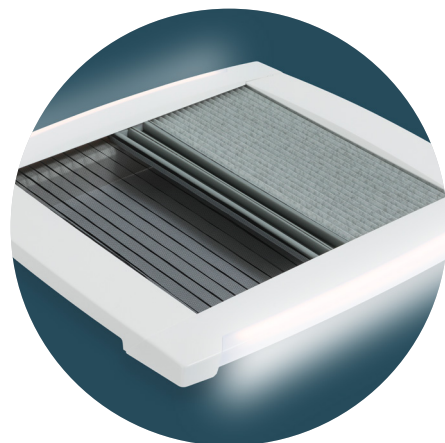

VisionStar L LED

Technical Specifications:

Cut-out dimensions: 700 x 500 mm

Dome size: 815 x 707 mm

Corner radius: 23 mm

Permanent ventilation: up to 150 cm²

Height above roof: 105 mm

Frame dimensions: 872 x 650 x 37 mm

Roof Thickness	Frame Color	Permanent Ventilation	Weight
up - to	cream white | signal white		appx.
25-60 mm	7503PLW | 7503PLSW	0 cm²	8485 g
25-60 mm	7503PLW75 | 7503PLSW75	75 cm²	8395 g
25-60 mm	7503PLW150 | 7503PLSW150	150 cm²	8270 g