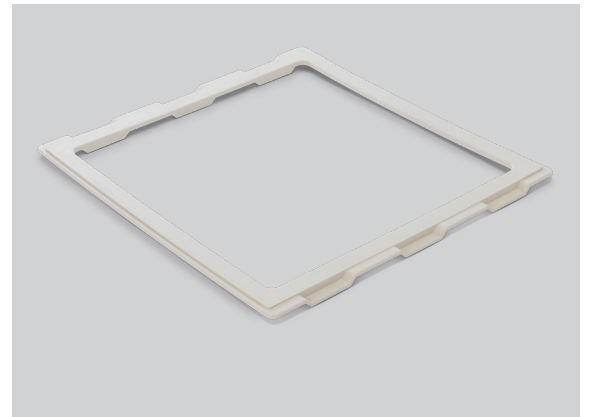

Available colors:

signal white

cream white

Adaptor frame

Vans such as the Fiat Ducato, Citroën Jumper or Peugeot Boxer are becoming increasingly popular for conversion into camper vans. With our adaptor frames for rooflights, you can also enjoy the advantages of MPK rooflights in your camper van. In sizes for the cut-out dimensions 700 x 500 mm, 400 x 400 mm and 280 x 280 mm, the adaptor frames ensure the secure attachment of our corresponding rooflight models.

Item/ Product version	Frame dimensions	Frame Color	Weight appx.
		weiß	
Model 27	280 x 280 mm	2828ARW	150 g
Model 49	400 x 400 mm	4040ARW	199 g
Model 75	700 x 500 mm	7050ARW (Installation position: front)	760 g
Model 75	700 x 500 mm	7050ARW1 (Installation position: rear)	800 g