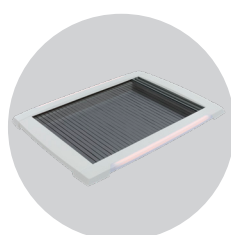

with LED

Item/ Product version	Frame dimensions	Frame Color		Weight appx.
		cream white	signal white	
Model 49P	565 x 570 x 35 mm	4750.22PLW-K | 4750.22PLSW-K		1170 g
Model 75P	872 x 650 x 37 mm	7550.22PLW-K | 7550.22PLSW-K		1660 g

Available colors:

signal white

cream white