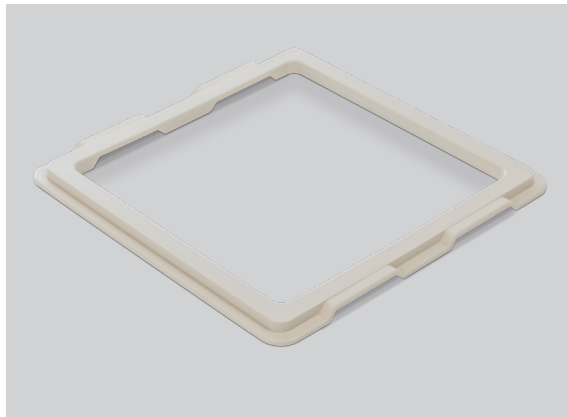

with LED

Item/ Product version	Frame dimensions	Frame Color		Weight appx.
		cream white	signal white	
Model 49P	565 x 570 x 35 mm	4750.22PLW-K 4750.22PLSW-K		1170 g
Model 75P	872 x 650 x 37 mm	7550.22PLW-K 7550.22PLSW-K		1660 g

Available colors:

signal white

cream white

Adaptor frame

Vans such as the Fiat Ducato, Citroën Jumper or Peugeot Boxer are becoming increasingly popular for conversion into camper vans. With our adaptor frames for rooflights, you can also enjoy the advantages of MPK rooflights in your camper van. In sizes for the cut-out dimensions 700 x 500 mm, 400 x 400 mm and 280 x 280 mm, the adaptor frames ensure the secure attachment of our corresponding rooflight models.

Item/ Product version	Frame dimensions	Frame Color	Weight appx.
		weiß	
Model 27	280 x 280 mm	2828ARW	150 g
Model 49	400 x 400 mm	4040ARW	199 g
Model 75	700 x 500 mm	7050ARW (Installation position: front)	760 g
Model 75	700 x 500 mm	7050ARW1 (Installation position: rear)	800 g