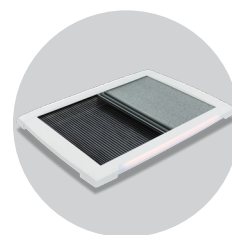

with LED

Item/ Product version	Frame dimensions	Frame Color		Weight appx.
		cream white	signal white	
Model 49P	565 x 570 x 35 mm	4750.22PLW-K | 4750.22PLSW-K		1170 g
Model 75P	872 x 650 x 37 mm	7550.22PLW-K | 7550.22PLSW-K		1660 g

Available colors:

signal white

cream white