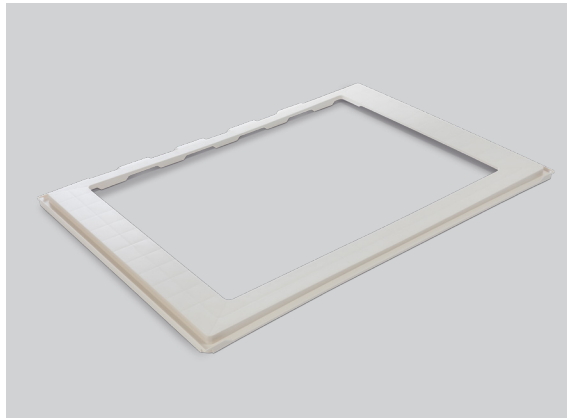

with LED

Item/ Product version	Frame dimensions	Frame Color		Weight appx.
		cream white	signal white	
Model 49P	565 x 570 x 35 mm	4750.22PLW-K 4750.22PLSW-K		1170 g
Model 75P	872 x 650 x 37 mm	7550.22PLW-K 7550.22PLSW-K		1660 g

Available colors:

signal white

cream white

Adaptor frame

Vans such as the Fiat Ducato, Citroën Jumper or Peugeot Boxer are becoming increasingly popular for conversion into camper vans. With our adaptor frames for rooflights, you can also enjoy the advantages of MPK rooflights in your camper van. In sizes for the cut-out dimensions 700 x 500 mm, 400 x 400 mm and 280 x 280 mm, the adaptor frames ensure the secure attachment of our corresponding rooflight models.

Item/ Product version	Frame dimensions	Frame Color	Weight appx.
		weiß	
Model 27	280 x 280 mm	2828ARW	150 g
Model 49	400 x 400 mm	4040ARW	199 g
Model 75	700 x 500 mm	7050ARW (Installation position: front)	760 g
Model 75	700 x 500 mm	7050ARW1 (Installation position: rear)	800 g