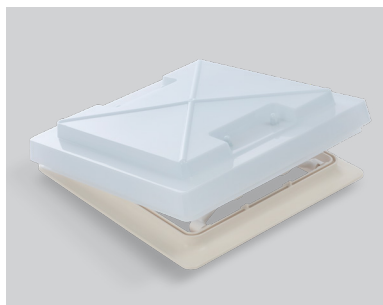

Available colors:

MPK - Classic 280 x 280 mm

frosted glass

The Model 29 is our smallest rooflight. It provides fresh air ventilation in your motorhome and, thanks to its polypropylene frosted glass, gently diffuses daylight into the interior. A folding mesh frame protects against insects while allowing light and air to enter the caravan, and the optional roller blind ensures darkening for a comfortable night's sleep.

Model 29

Features:

- Compact, space-saving frosted glass dome made from polypropylene
- Telescopic props, four-way tiltable, with locking mechanism
- Folding frame with mosquito net, optional roller blind
- Also available with a double pleated inner frame (optional)