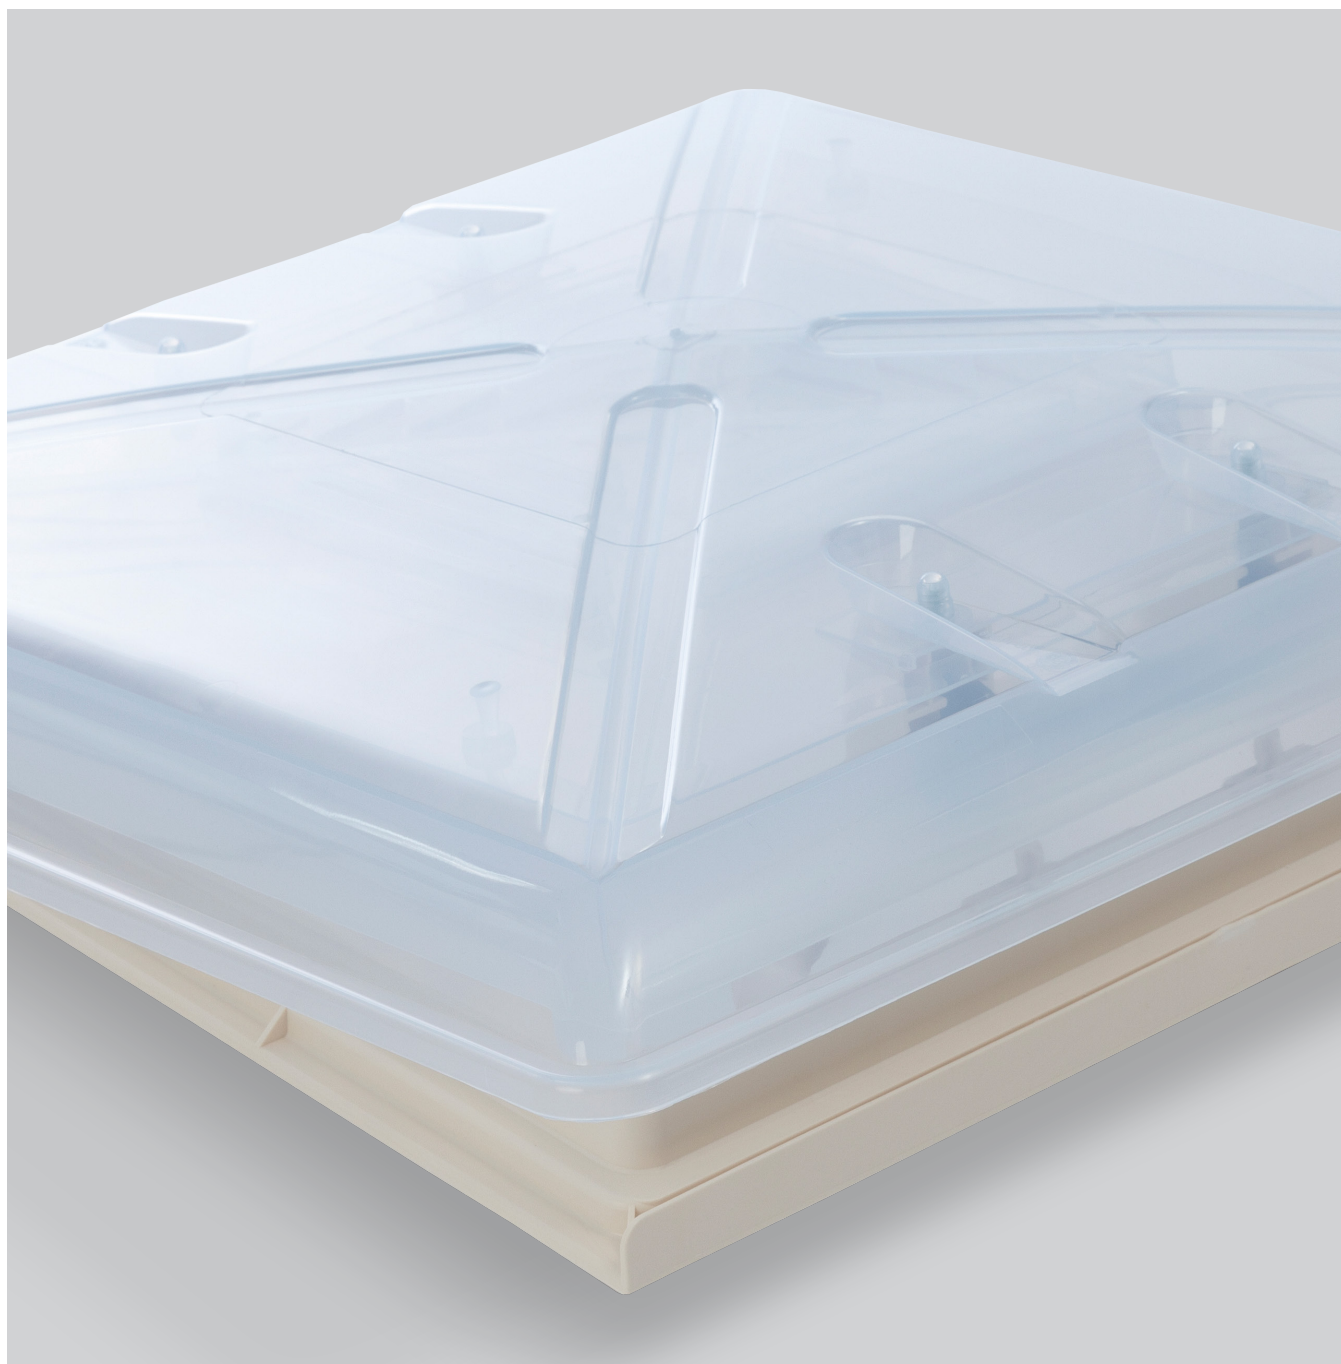

Model 32

Features:

- Compact, space-saving frosted glass dome made of polypropylene
- Telescopic props, four-way tiltable, with locking mechanism
- Folding frame with mosquito net, optional roller blind

Model 42K

Features:

- Compact, space-saving frosted glass dome made of polypropylene
- Telescopic props, four-way tiltable, with locking mechanism
- Double roller blind combination frame

Technical Specifications:

The Model 4600 rooflight provides fresh air ventilation in your motorhome and, thanks to its transparent polypropylene, allows plentiful daylight into the interior. The large overhang, along with the snow and splash guard, protects against water intrusion, while inside, a folding mesh frame and an optional blackout roller blind shield against insects and sunlight.

Model 4600

Features:

- Domes made of polypropylene frosted glass with a large overhang
- Equipped with snow and splash guard edge
- Telescopic props, four-way tiltable, with locking mechanism
- Mesh frame available with or without blackout roller blind or pleated frame
- Optional double roller blind combination frame