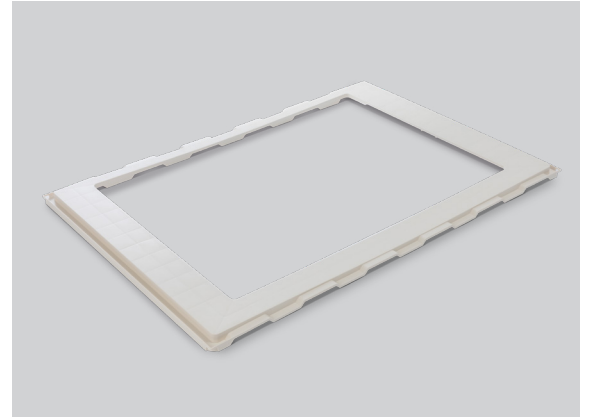

with LED

Item/ Product version	Frame dimensions	Frame Color		Weight appx.
		cream white	signal white	
Model 49P	565 x 570 x 35 mm	4750.22PLW-K 4750.22PLSW-K		1170 g
Model 75P	872 x 650 x 37 mm	7550.22PLW-K 7550.22PLSW-K		1660 g

Available colors:

signal white

cream white

Adaptor frame

Vans such as the Fiat Ducato, Citroën Jumper or Peugeot Boxer are becoming increasingly popular for conversion into camper vans. With our adaptor frames for rooflights, you can also enjoy the advantages of MPK rooflights in your camper van. In sizes for the cut-out dimensions 700 x 500 mm, 400 x 400 mm and 280 x 280 mm, the adaptor frames ensure the secure attachment of our corresponding rooflight models.

Item/ Product version	Frame dimensions	Frame Color	Weight appx.
		weiß	
Model 27	280 x 280 mm	2828ARW	150 g
Model 49	400 x 400 mm	4040ARW	199 g
Model 75	700 x 500 mm	7050ARW (Installation position: front)	760 g
Model 75	700 x 500 mm	7050ARW1 (Installation position: rear)	800 g