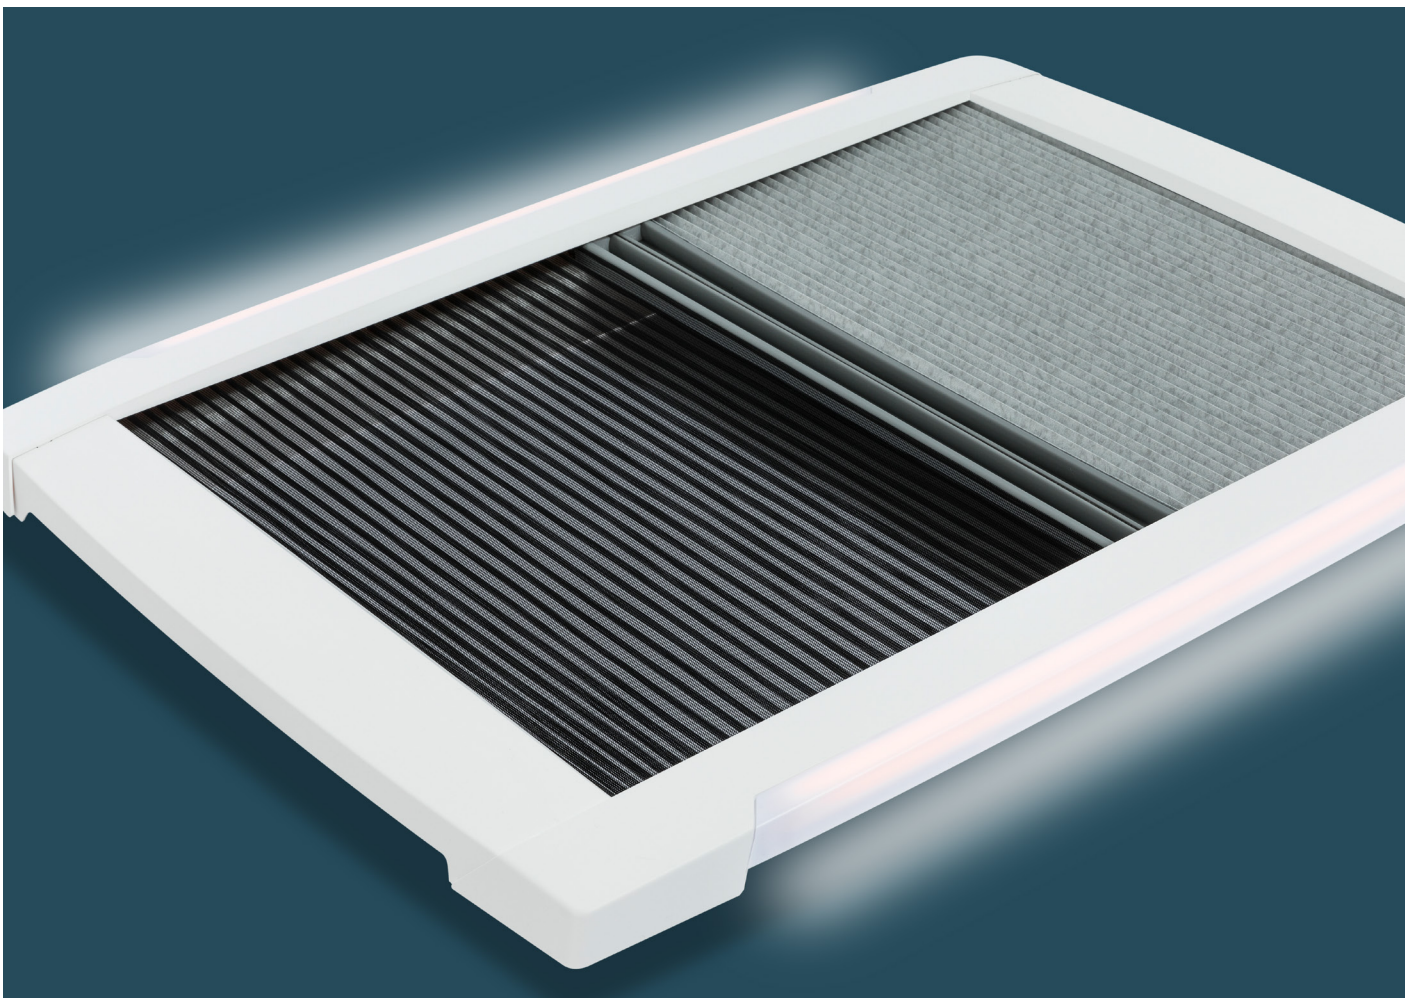

with LED

Item/ Product version	Frame dimensions	Frame Color		Weight appx.
		cream white	signal white	
Model 49P	565 x 570 x 35 mm	4750.22PLW-K 4750.22PLSW-K		1170 g
Model 75P	872 x 650 x 37 mm	7550.22PLW-K 7550.22PLSW-K		1660 g

Available colors:

signal white

cream white

Adaptor frame

Vans such as the Fiat Ducato, Citroën Jumper or Peugeot Boxer are becoming increasingly popular for conversion into camper vans. With our adaptor frames for rooflights, you can also enjoy the advantages of MPK rooflights in your camper van. In sizes for the cut-out dimensions 700 x 500 mm, 400 x 400 mm and 280 x 280 mm, the adaptor frames ensure the secure attachment of our corresponding rooflight models.