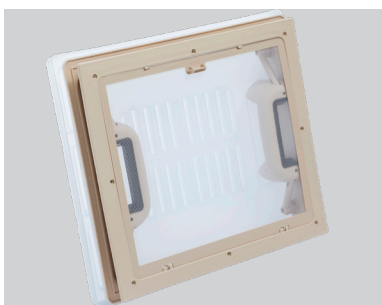

If there's one rooflight in our range that we think is perfect,
it's the one from our

VisionStar series

What can it do?

With its sleek design and elegant appearance, it sets new standards in both design and functionality. The simple one-handed operation with the handle bar allows you effortless handling without complicated mechanisms.

Available colors:

beige

MPK - Classic 400 x 400 mm

frosted glass

Our compact and space-saving rooflight Model 42 provides fresh air ventilation in your motorhome and, thanks to its polypropylene frosted glass, allows gentle daylight to fill the interior. A folding mesh frame and the optional blackout roller blind ensure protection against insects and sunlight.