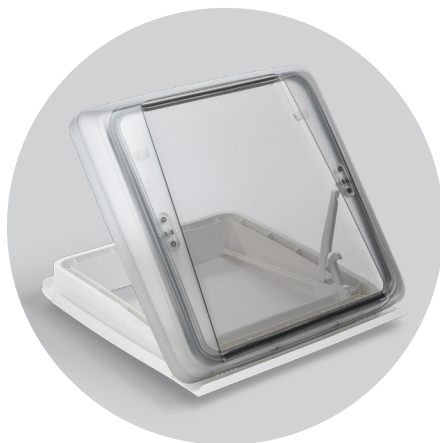

Features:

- Tinted polycarbonate rooflight with double glazing
- Steplessly adjustable up to 55°
- Flat dome (only 105 mm above roof level)
- High UV protection due to tinted dome material
- Robust domes made of impact-resistant polycarbonate
- Easy one-handed operation with handle bar
- Modern inner frame with pleated blind and net
- Available with or without permanent ventilation

Features:

- Tinted polycarbonate rooflight with double glazing
- Steplessly adjustable up to 50°
- Very low-profile dome (only 80 mm above roof level)
- High UV protection due to tinted dome material
- Robust made of impact-resistant polycarbonate
- Easy one-handed operation with handle bow
- Modern inner frame with pleated blind and net
- Available with or without permanent ventilation

Available colors:

VisionStar L LED

Technical Specifications:

Cut-out dimensions: 700 x 500 mm

Dome size: 815 x 707 mm

Corner radius: 23 mm

Permanent ventilation: up to 150 cm²

Height above roof: 105 mm

Frame dimensions: 872 x 650 x 37 mm

Roof Thickness	Frame Color	Permanent Ventilation	Weight
up - to	cream white signal white		appx.
25-60 mm	7503PLW 7503PLSW	0 cm ²	8485 g
25-60 mm	7503PLW75 7503PLSW75	75 cm ²	8395 g
25-60 mm	7503PLW150 7503PLSW150	150 cm ²	8270 g