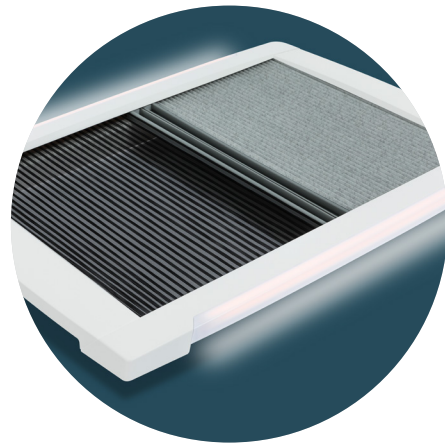

VisionStar L LED

Technical Specifications:

Cut-out dimensions: 700 x 500 mm

Dome size: 815 x 707 mm

Corner radius: 23 mm

Permanent ventilation: up to 150 cm²

Height above roof: 105 mm

Frame dimensions: 872 x 650 x 37 mm

Roof Thickness	Frame Color	Permanent Ventilation	Weight
up - to	cream white | signal white		appx.
25-60 mm	7503PLW | 7503PLSW	0 cm²	8485 g
25-60 mm	7503PLW75 | 7503PLSW75	75 cm²	8395 g
25-60 mm	7503PLW150 | 7503PLSW150	150 cm²	8270 g

VisionStar M LED

Technical Specifications:

Cut-out dimensions: 400 x 400 mm

Dome size: 490 x 470 mm

Corner radius: 28 mm

Permanent ventilation: bis zu 150 cm²

Height above roof: 80 mm

Frame dimensions: 565 x 570 x 35 mm

Roof Thickness	Frame Color	Permanent Ventilation	Weight
up - to	cream white | signal white		appx.
25-60 mm	4903PLW | 4903PLSW	0 cm²	3960 g
25-60 mm	4903PLW75 | 4903PLSW75	75 cm²	3925 g
25-60 mm	4903PLW150 | 4903PLSW150	150 cm²	3880 g
55-90 mm	4913PLW | 4913PLSW	0 cm²	4404 g
55-90 mm	4913PLW75 | 4913PLSW75	75 cm²	4362 g
55-90mm	4913PLW150 | 4913PLSW150	150 cm²	4320 g