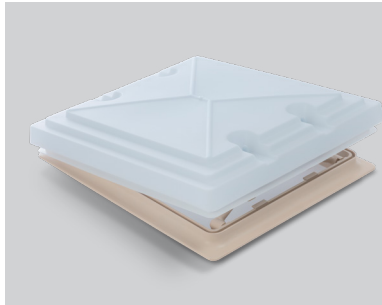

Model 32

Features:

- Compact, space-saving frosted glass dome made of polypropylene
- Telescopic props, four-way tiltable, with locking mechanism
- Folding frame with mosquito net, optional roller blind